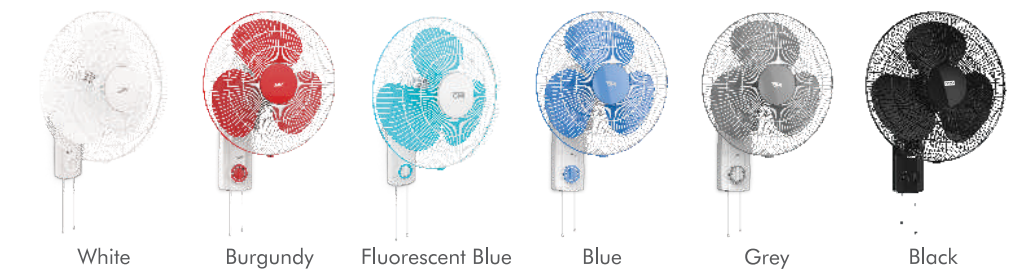

White   Burgundy   Fluorescent Blue   Blue   Grey   Black